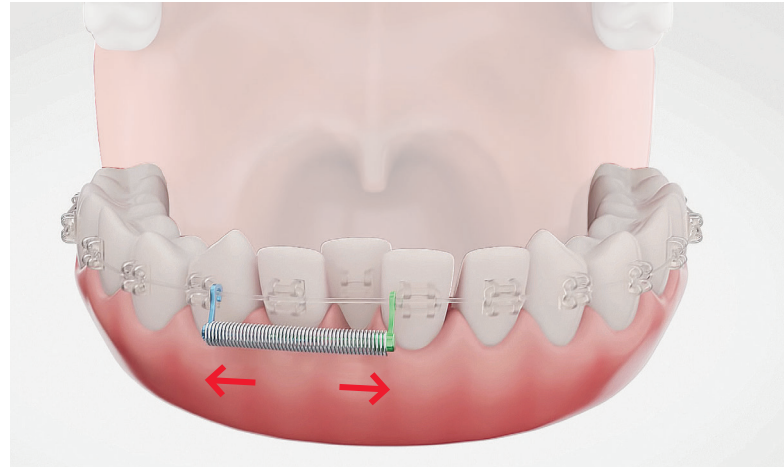

Create new space quickly and easily!

Piggy back spring

The piggy back spring creates space at a number of distances!

- Quick, easy installation on the dental arch
- Bypassing of existing brackets possible
- Power effect close to the root area
- Available in 6 different sizes

Product information

The piggy back spring is a pressure spring device specifically constructed to move teeth apart during orthodontic treatment. The piggy back spring is placed directly in the area of the crowding whilst bypassing one or more brackets. This leads to pressure on the outer teeth in the area of crowding in the levelling phase.

Main Indications

- Gaining space with front teeth crowding
- Outward rotation of teeth
- Distalization or mesialization of lateral teeth

Tutorial video

<https://www.tigerdental.com/tiger/link/hpf-03-2019>

Your Benefits

Six sizes for specific cases

Six different sizes enable space to be gained for individual misplacement and eye tooth to eye tooth distance can be extended.

Quick installation

The PiggyBackSpring is attached in a few seconds without removing the treatment arch. Brackets that are already in place do not have to be removed.