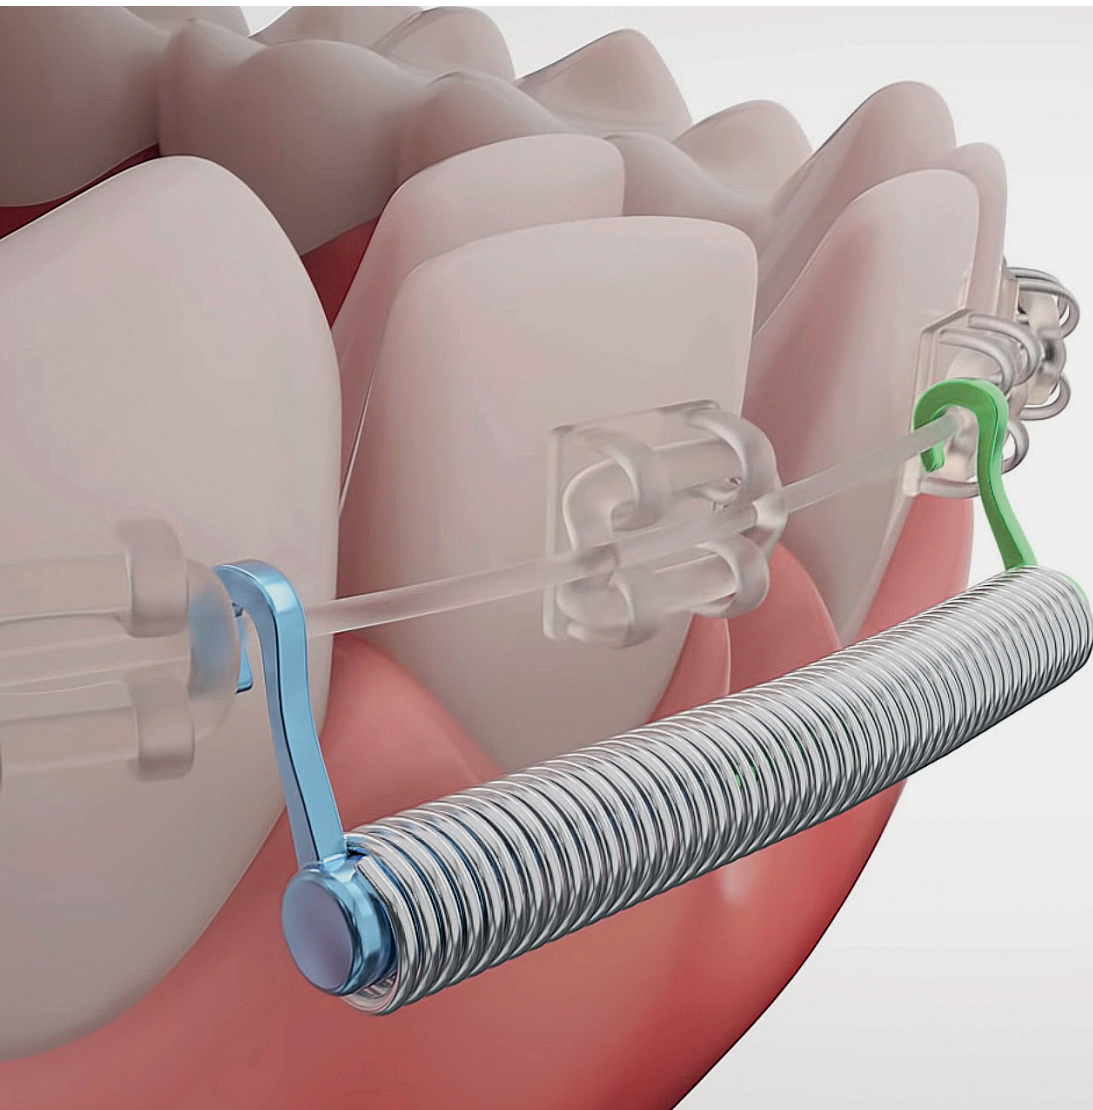

Create new space quickly and easily!

Piggy back spring

The piggy back spring creates space at a number of distances!

- Quick, easy installation on the dental arch
- Bypassing of existing brackets possible
- Power effect close to the root area
- Available in 6 different sizes

Product information

The piggy back spring is a pressure spring device specifically constructed to move teeth apart during orthodontic treatment. The piggy back spring is placed directly in the area of the crowding whilst bypassing one or more brackets. This leads to pressure on the outer teeth in the area of crowding in the levelling phase.

Main Indications

- Gaining space with front teeth crowding
- Outward rotation of teeth
- Distalization or mesialization of lateral teeth

Tutorial video

<https://www.tigerdental.com/tiger/link/hpf-03-2019>

Your Benefits

Six sizes for specific cases

Six different sizes enable space to be gained for individual misplacement and eye tooth to eye tooth distance can be extended.

Quick installation

The PiggyBackSpring is attached in a few seconds without removing the treatment arch. Brackets that are already in place do not have to be removed.