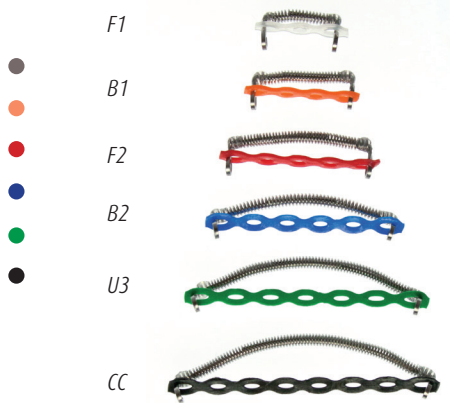

Product information

The piggy back spring is a pressure spring device specifically constructed to move teeth apart during orthodontic treatment. The piggy back spring is placed directly in the area of the crowding whilst bypassing one or more brackets. This leads to pressure on the outer teeth in the area of crowding in the levelling phase.

Main Indications

- Gaining space with front teeth crowding
- Outward rotation of teeth
- Distalization or mesialization of lateral teeth

Tutorial video

<https://www.tigerdental.com/tiger/link/hpf-03-2019>

Six Sizes

| Size | Article no. | Name & content | Your order quantity |
|------|-------------|--|---------------------|
| F1 | 10215 | Piggy Back Spring box F1, 5 pcs/pkg | |
| B1 | 10216 | Piggy Back Spring box B1, 5 pcs/pkg | |
| F2 | 10218 | Piggy Back Spring box F2, 5 pcs/pkg | |
| B2 | 10220 | Piggy Back Spring box B2, 5 pcs/pkg | |
| U3 | 10221 | Piggy Back Spring box U3, 5 pcs/pkg | |
| CC | 10226 | Piggy Back Spring box CC, 5 pcs/pkg | |
| all | 10109 | Piggy Back Spring starter set, 1 pc per size 1-6; 6 pcs/pkg | |
| all | 10255 | Piggy Back Spring assortment, sizes 1-6, 5 pcs per size (F1, B1, F2, B2, U3, CC), 30 pcs/pkg | |

Your Benefits

Six sizes for specific cases

Six different sizes enable space to be gained for individual misplacement and eye tooth to eye tooth distance can be extended.

Quick installation

The PiggyBackSpring is attached in a few seconds without removing the treatment arch. Brackets that are already in place do not have to be removed.